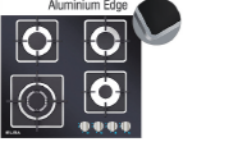

1. #### EIC-G3602ST(BK)
2. Promo Price **Rm3,199** (WM) / **Rm3,299** (EM)