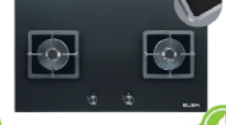

1. #### EGH-E9522G(GR)
2. Promo Price **Rm2,999** (WM) / **Rm3,099** (EM)