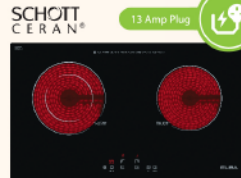

ECH-G2902ST(BK)

- Dual Cooking Zones
- Total Power: 2,900W
- 9-power Level Control
- High Durability EGO Heating Plate (German)
- Front Control with LED Touch
- Safety Child Lock
- Built-in Dimension (mm): 680 (W) x 380 (D)

Discount 50%

NP: RM5,144 (WM) / RM5,530 (EM)

Promo Price: RM2,599 (WM) / RM2,699 (EM)

PURCHASE WITH PURCHASE (PWP)

With every purchase of Designer Hood + Built-in Hob

- A Built-in Oven
- B Built-in Microwave Oven
- C Built-in Steam Oven
- D Built-in Twin Oven
- E Built-in Warming Drawer
- F Built-in Coffee Machine

*only valid for Package 1 to Package 7

Measurements shown are built-in dimension (mm)