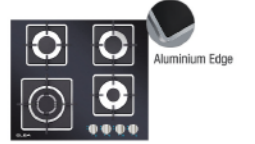

Promo Price **Rm2,099** (WM) / **Rm2,199** (EM)

Promo Price **Rm2,399** (WM) / **Rm2,499** (EM)

Promo Price **Rm2,399** (WM) / **Rm2,499** (EM)

Promo Price **Rm2,399** (WM) / **Rm2,499** (EM)

Promo Price **Rm2,399** (WM) / **Rm2,499** (EM)

1. #### EGH-G6404G(BK)
2. 4 Original Italian SABAF Burners including:
     - 1 Triple Ring Burner (4.2kW)
     - 2 Semi-rapid Burners (1.75kW)
     - 1 Auxiliary Burner (1.0kW)
   - Safety Valve (Flame Failure Device)
   - Cast Iron Pan Support
   - Cast Iron Wok Stand
   - Built-in Dimension (mm): 560 (W) x 490 (D)