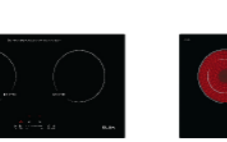

1. #### ECH-G3322ST(BK)
2. Promo Price **Rm3,599** (WM) / **Rm3,699** (EM)