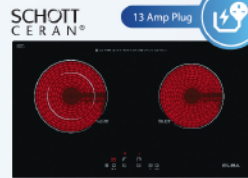

ECH-G2902ST(BK)

- Dual Cooking Zones
- Total Power: 2,900W
- 9-power Level Control
- High Durability EGO Heating Plate (German)
- Front Control with LED Touch
- Safety Child Lock
- Built-in Dimension (mm): 680 (W) x 380 (D)

Discount 50%

NP: RM4,997 (WM) / RM5,410 (EM)

Promo Price: RM2,499 (WM) / RM2,599 (EM)

PURCHASE WITH PURCHASE (PWP)

With every purchase of Designer Hood + Built-in Hob

- A Built-in Oven
- B Built-in Microwave Oven
- C Built-in Steam Oven
- D Built-in Twin Oven
- E Built-in Warming Drawer
- F Built-in Coffee Machine

*only valid for Package 1 to Package 7

Measurements shown are built-in dimension (mm)