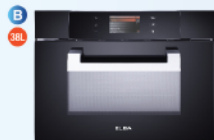

EMO-H3880TFT(BK)

- 8-function Oven
- TFT Colourful LCD Sensor Touch Control
- Triple Glazed Removable Glass Door
- 565 (W) x 458 (H) x min 600 (D)

NP: RM9,332 (WM) / RM9,719 (EM)
Promo Price: RM3,999 (WM) / RM4,149 (EM)

SAVE
UP TO
RM5,570